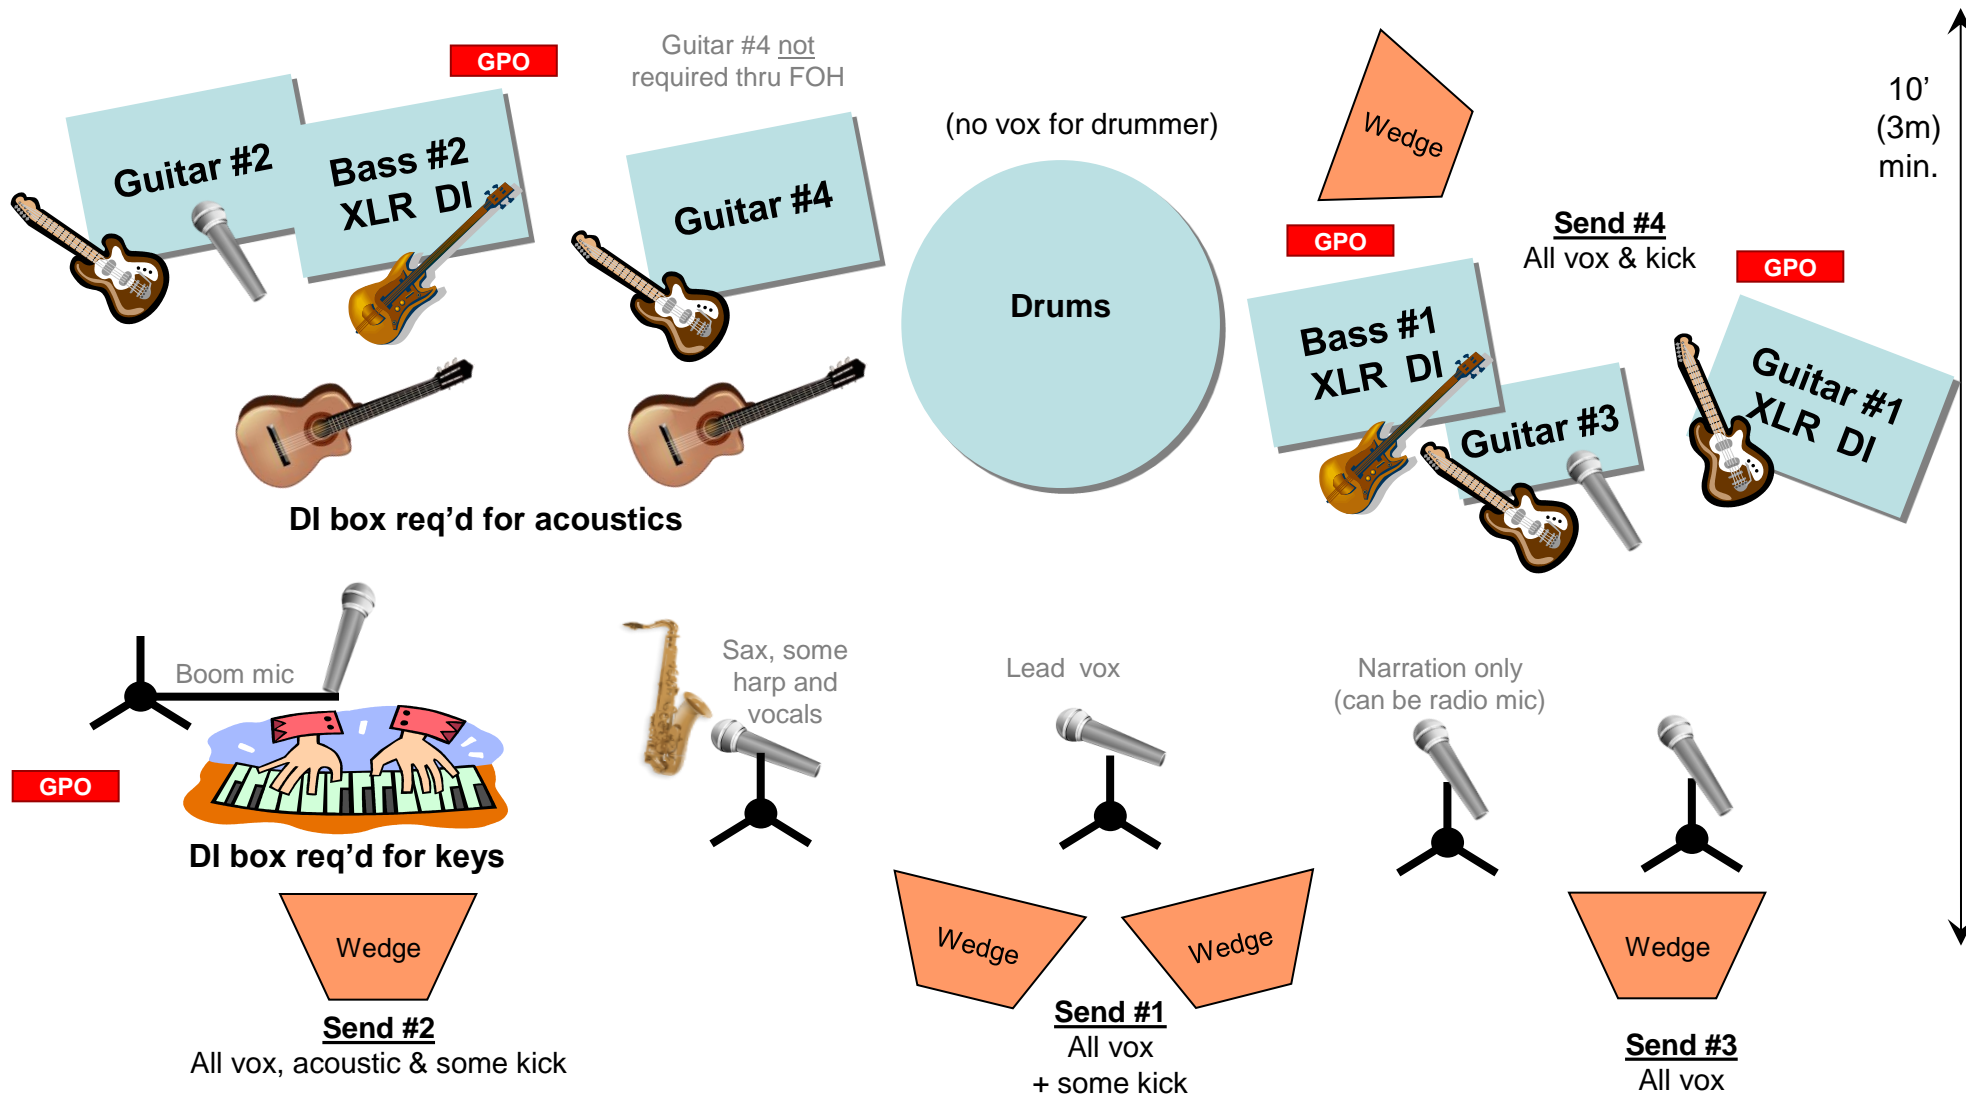

16' (5m) min.

Intro track played from iPod

Creedence Revival Layout

Contact Greg: 0407 973 414